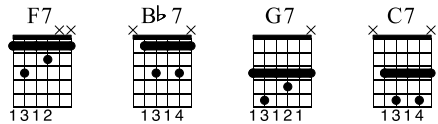

Never Make your Move Too Soon-Live

Joe Bonamossa

Tabbed by Jim Maguire Music

Standard tuning

$\text{♩} = 111$

E-Gt

mf

T
A
B

3 5 3 6 3 4 3 6 3 6 5 8 6

T
A
B

6 9 6 8 5 6 8 5 8 6 8 8

T
A
B

6 7 4 6 3 4 3 1 3 1 3 4 3 1

5

TAB 3 1 3 3 1 $\frac{1}{2}$ 3 5 3 6 5 3 5 3

1 6 $\frac{1}{4}$ 8 6 6 $\frac{1}{4}$ 8 6 8 10 8